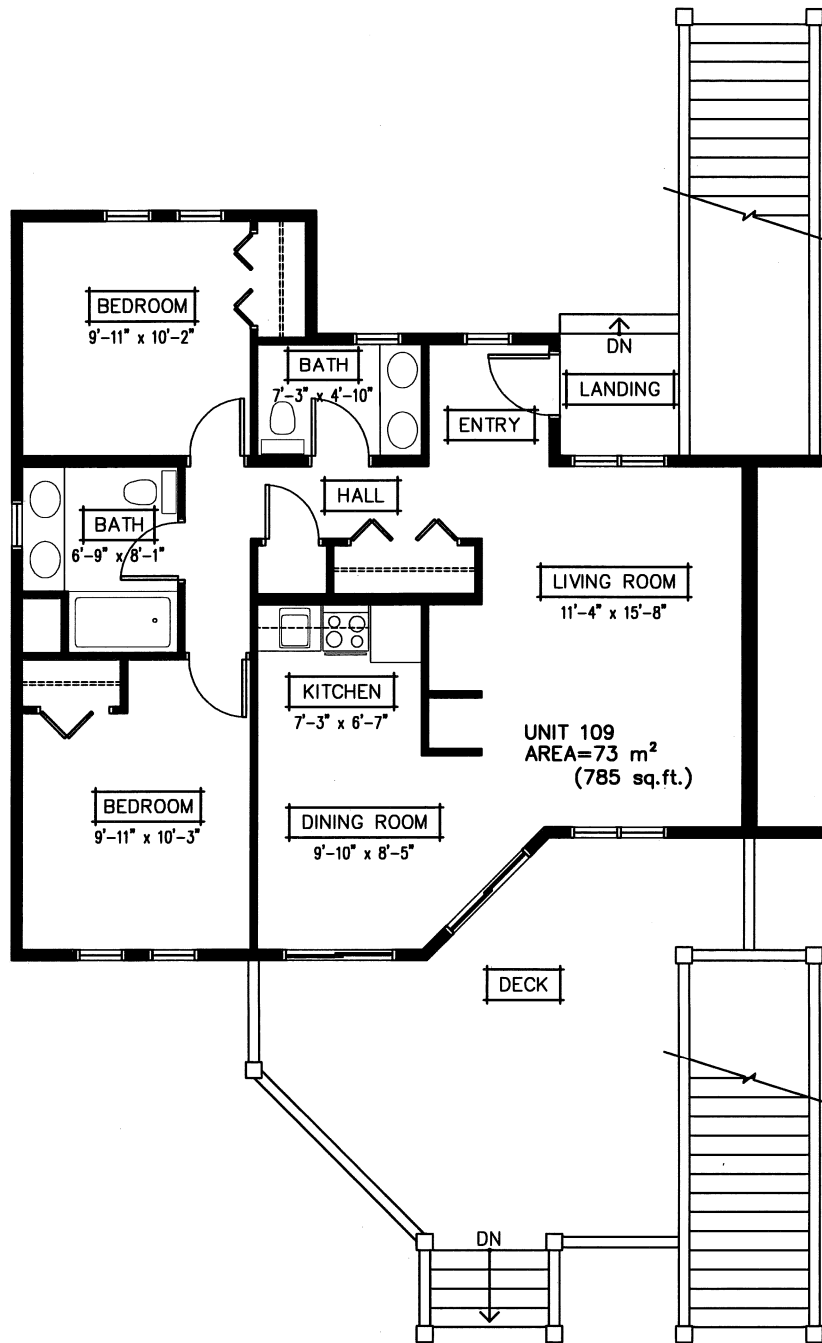

- THE PINES -
 UNIT 109 - TWO BEDROOM - GROUND FLOOR

**Fairhall
 Moffatt &
 Woodland**

LIMITED
 ONTARIO LAND SURVEYORS

Surveying and Land Information Services

100-800 TERRY FOX DRIVE, KANATA, ONTARIO K2L 4B6
 TEL: (813) 591-2580 FAX: (813) 591-1495

www.fmw.on.ca

OTTAWA

CAUTION

AREAS ARE APPROXIMATE,
 BASED ON ARCHITECTURAL
 PLANS, AND FOR
 ILLUSTRATION PURPOSES
 ONLY.

**CALABOGIE
 PEAKS RESORT**