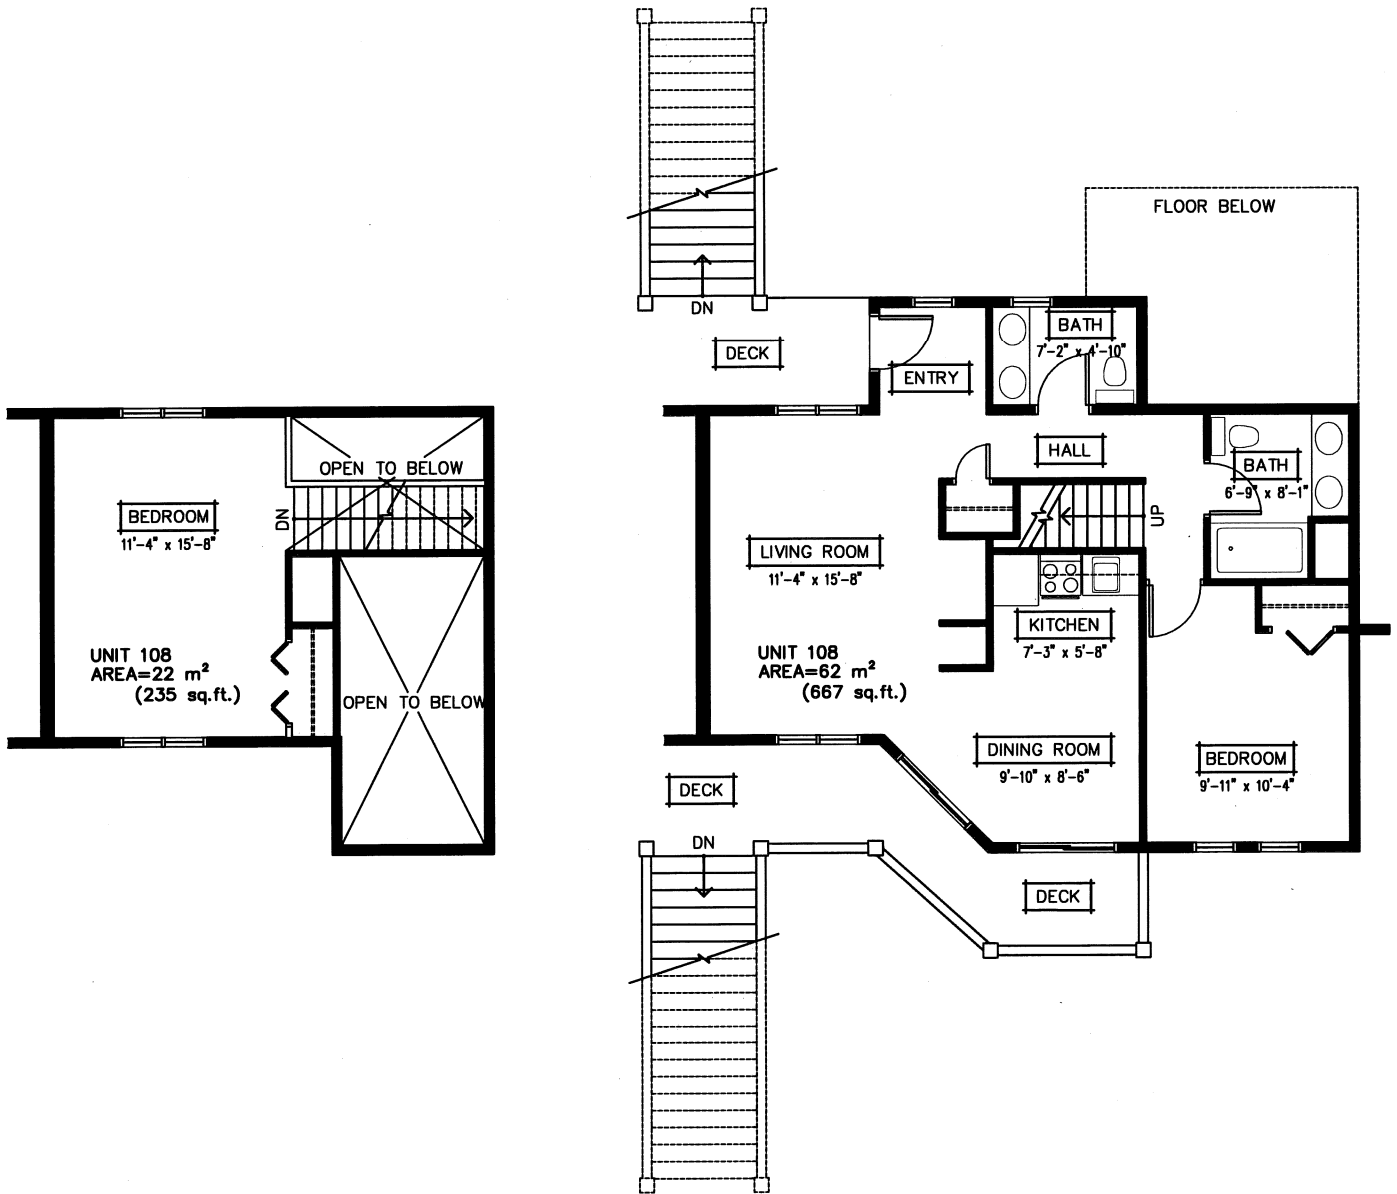

-THE PINES-
UNIT 108 - TWO BEDROOM - SECOND/THIRD FLOOR

**Fairhall
Moffatt &
Woodland**

LIMITED
ONTARIO LAND SURVEYORS

Surveying and Land Information Services

CAUTION

AREAS ARE APPROXIMATE,
BASED ON ARCHITECTURAL
PLANS, AND FOR
ILLUSTRATION PURPOSES
ONLY.

**CALABOGIE
PEAKS RESORT**