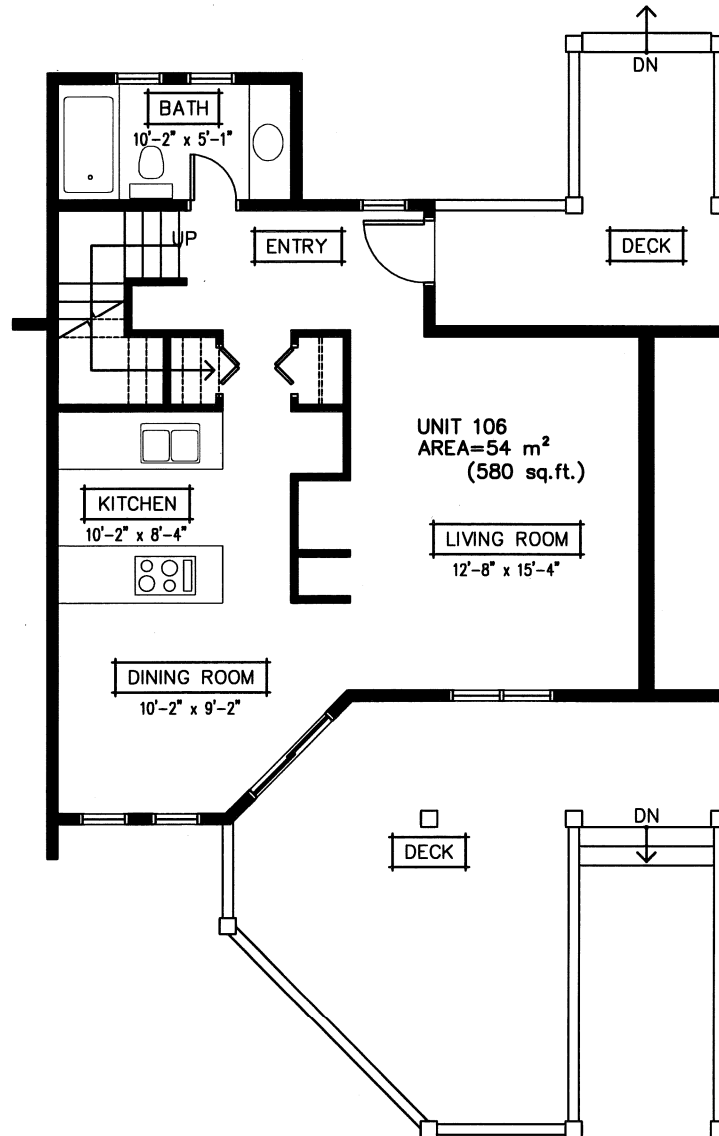

-THE PINES-
 UNIT 106 - THREE BEDROOM - GROUND FLOOR

**Fairhall
 Moffatt &
 Woodland**

LIMITED
 ONTARIO LAND SURVEYORS

OTTAWA
 Surveying and Land Information Services

100-800 TERRY FOX DRIVE, KANATA, ONTARIO K2L 4B6
 TEL: (613) 591-2580 FAX: (613) 591-1485
 www.fmw.on.ca

CAUTION

AREAS ARE APPROXIMATE,
 BASED ON ARCHITECTURAL
 PLANS, AND FOR
 ILLUSTRATION PURPOSES
 ONLY.

**CALABOGIE
 PEAKS RESORT**

-THE PINES-
 UNIT 106 - THREE BEDROOM - SECOND/THIRD FLOOR

**Fairhall
 Moffatt &
 Woodland**