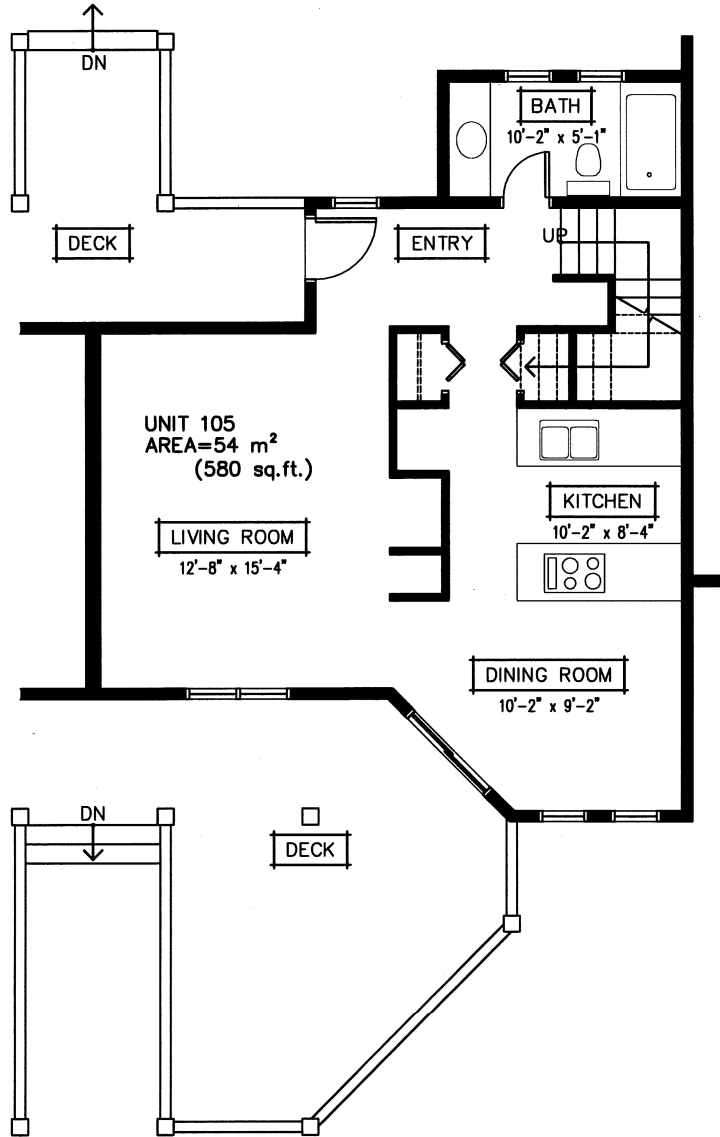

-THE PINES-  
 UNIT 105 - THREE BEDROOM - GROUND FLOOR

**Fairhall  
 Moffatt &  
 Woodland**

LIMITED  
 ONTARIO LAND SURVEYORS

Surveying and Land Information Services

100-800 TERRY FOX DRIVE, KANATA, ONTARIO K2L 4B6  
 TEL: (813) 591-2580 FAX: (813) 591-1495

www.fmw.on.ca

OTTAWA

**CAUTION**

AREAS ARE APPROXIMATE,  
 BASED ON ARCHITECTURAL  
 PLANS, AND FOR  
 ILLUSTRATION PURPOSES  
 ONLY.

**CALABOGIE  
 PEAKS RESORT**

-THE PINES-  
 UNIT 105 - THREE BEDROOM - SECOND/THIRD FLOOR