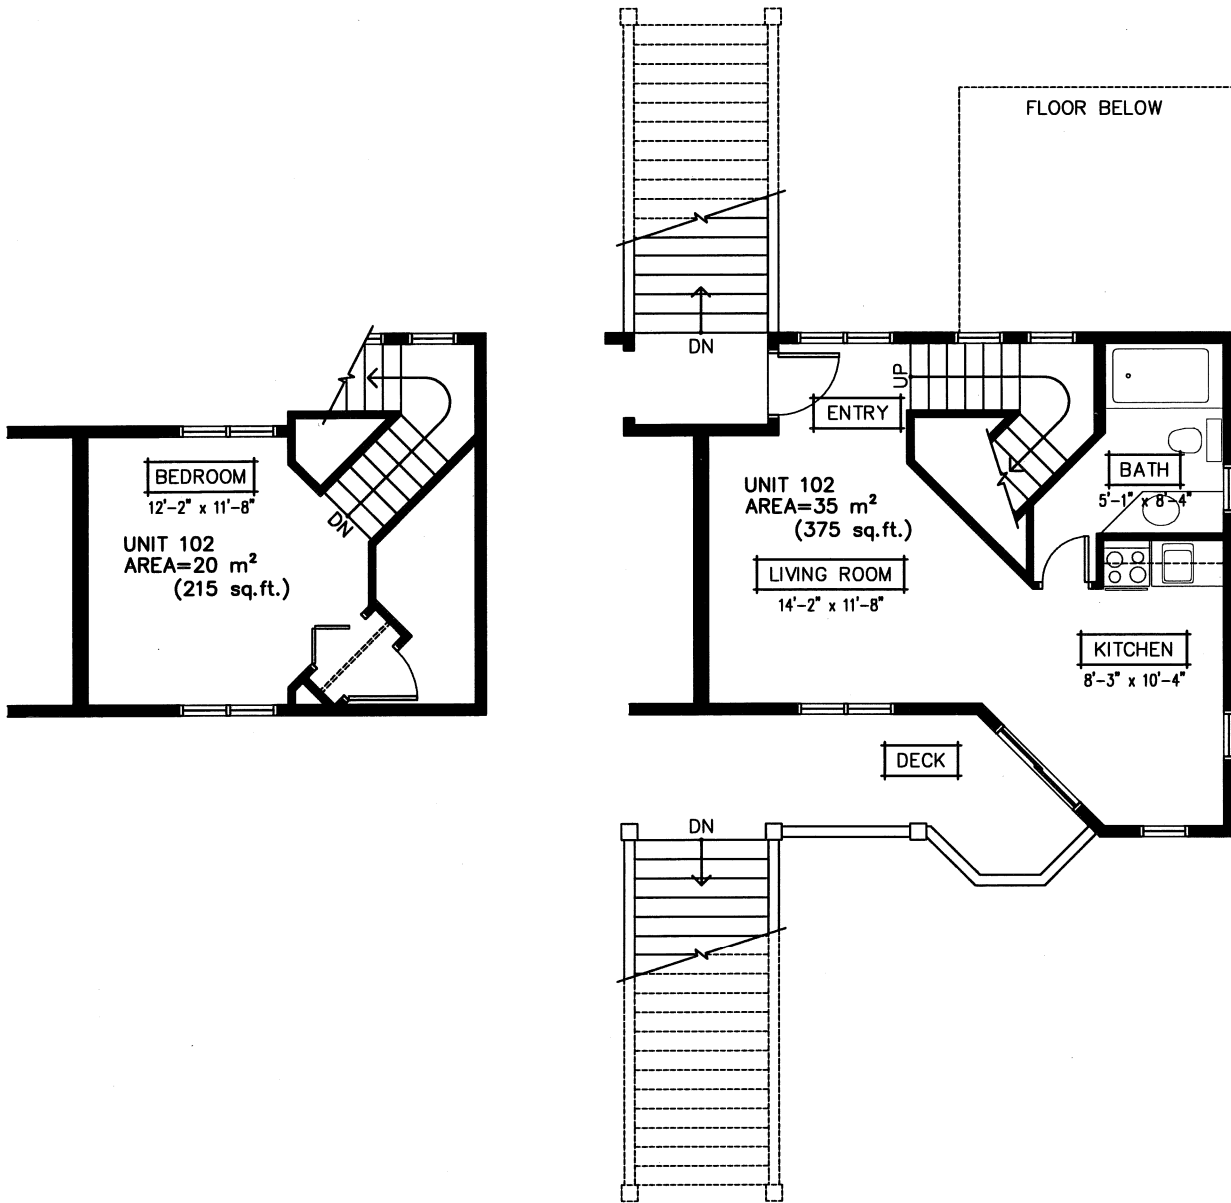

- THE PINES -  
 UNIT 102 - ONE BEDROOM - SECOND/THIRD FLOOR

**Fairhall  
 Moffatt &  
 Woodland**

LIMITED  
 ONTARIO LAND SURVEYORS

Surveying and Land Information Services

100-800 TERRY FOX DRIVE, KANATA, ONTARIO K2L 4B8  
 TEL: (813) 591-2580 FAX: (813) 591-1495  
 www.fmw.on.ca

OTTAWA

**CAUTION**

AREAS ARE APPROXIMATE,  
 BASED ON ARCHITECTURAL  
 PLANS, AND FOR  
 ILLUSTRATION PURPOSES  
 ONLY.

**CALABOGIE  
 PEAKS RESORT**