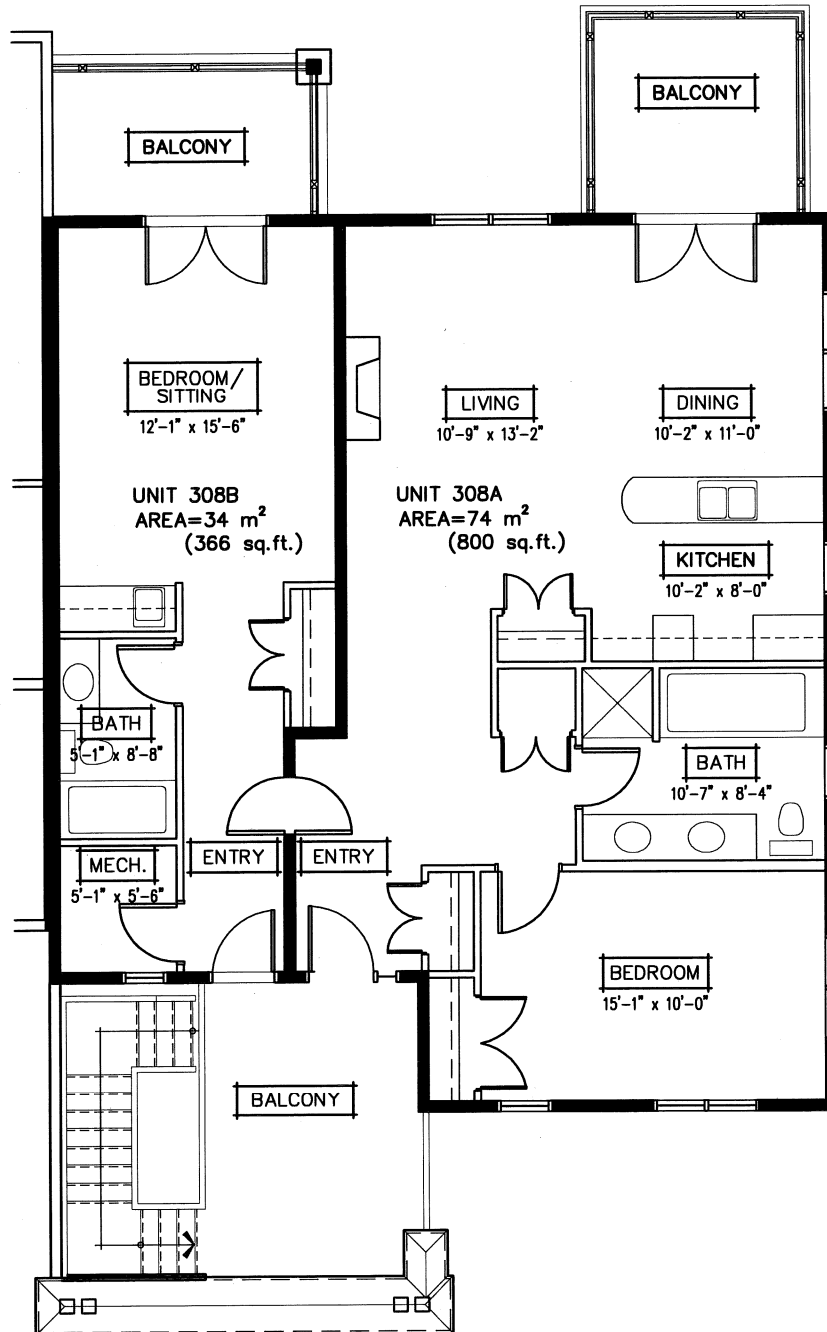

-THE CEDARS-
UNIT 308A/308B - SECOND FLOOR

**Fairhall
Moffatt &
Woodland**

LIMITED
ONTARIO LAND SURVEYORS

Surveying and Land Information Services

100-800 TERRY FOX DRIVE, KANATA, ONTARIO K2L 4B6

TEL: (613) 591-2580 FAX: (613) 591-1495

www.fmw.on.ca

OTTAWA

CAUTION

AREAS ARE APPROXIMATE,
BASED ON ARCHITECTURAL
PLANS, AND FOR
ILLUSTRATION PURPOSES
ONLY.

**CALABOGIE
PEAKS RESORT**