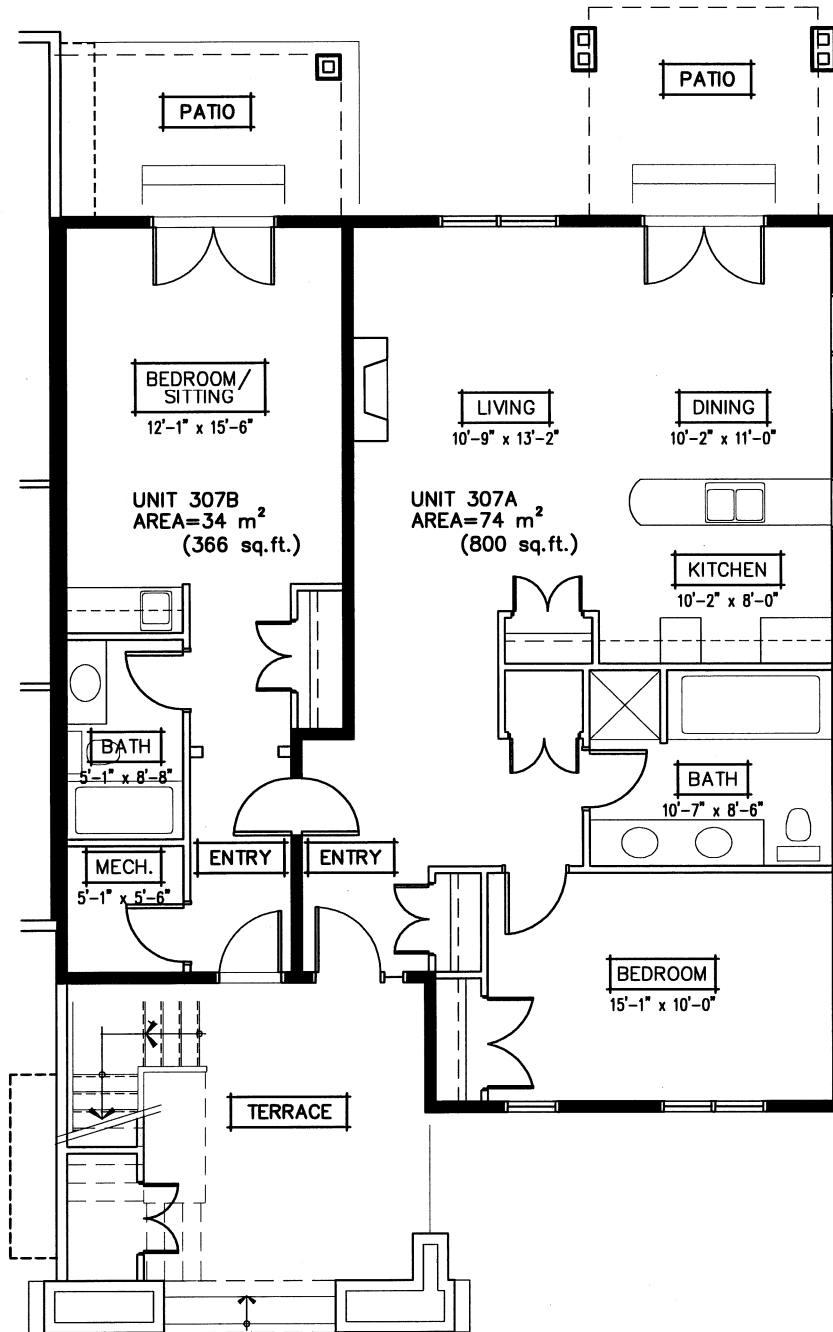

-THE CEDARS-
UNIT 307A/307B - GROUND FLOOR

**Fairhall
Moffatt &
Woodland**

LIMITED
ONTARIO LAND SURVEYORS

Surveying and Land Information Services

100-800 TERRY FOX DRIVE, KANATA, ONTARIO K2L 4B8
TEL: (613) 591-2580 FAX: (613) 591-1495
www.fmw.on.ca

OTTAWA

CAUTION

AREAS ARE APPROXIMATE,
BASED ON ARCHITECTURAL
PLANS, AND FOR
ILLUSTRATION PURPOSES
ONLY.

**CALABOGIE
PEAKS RESORT**