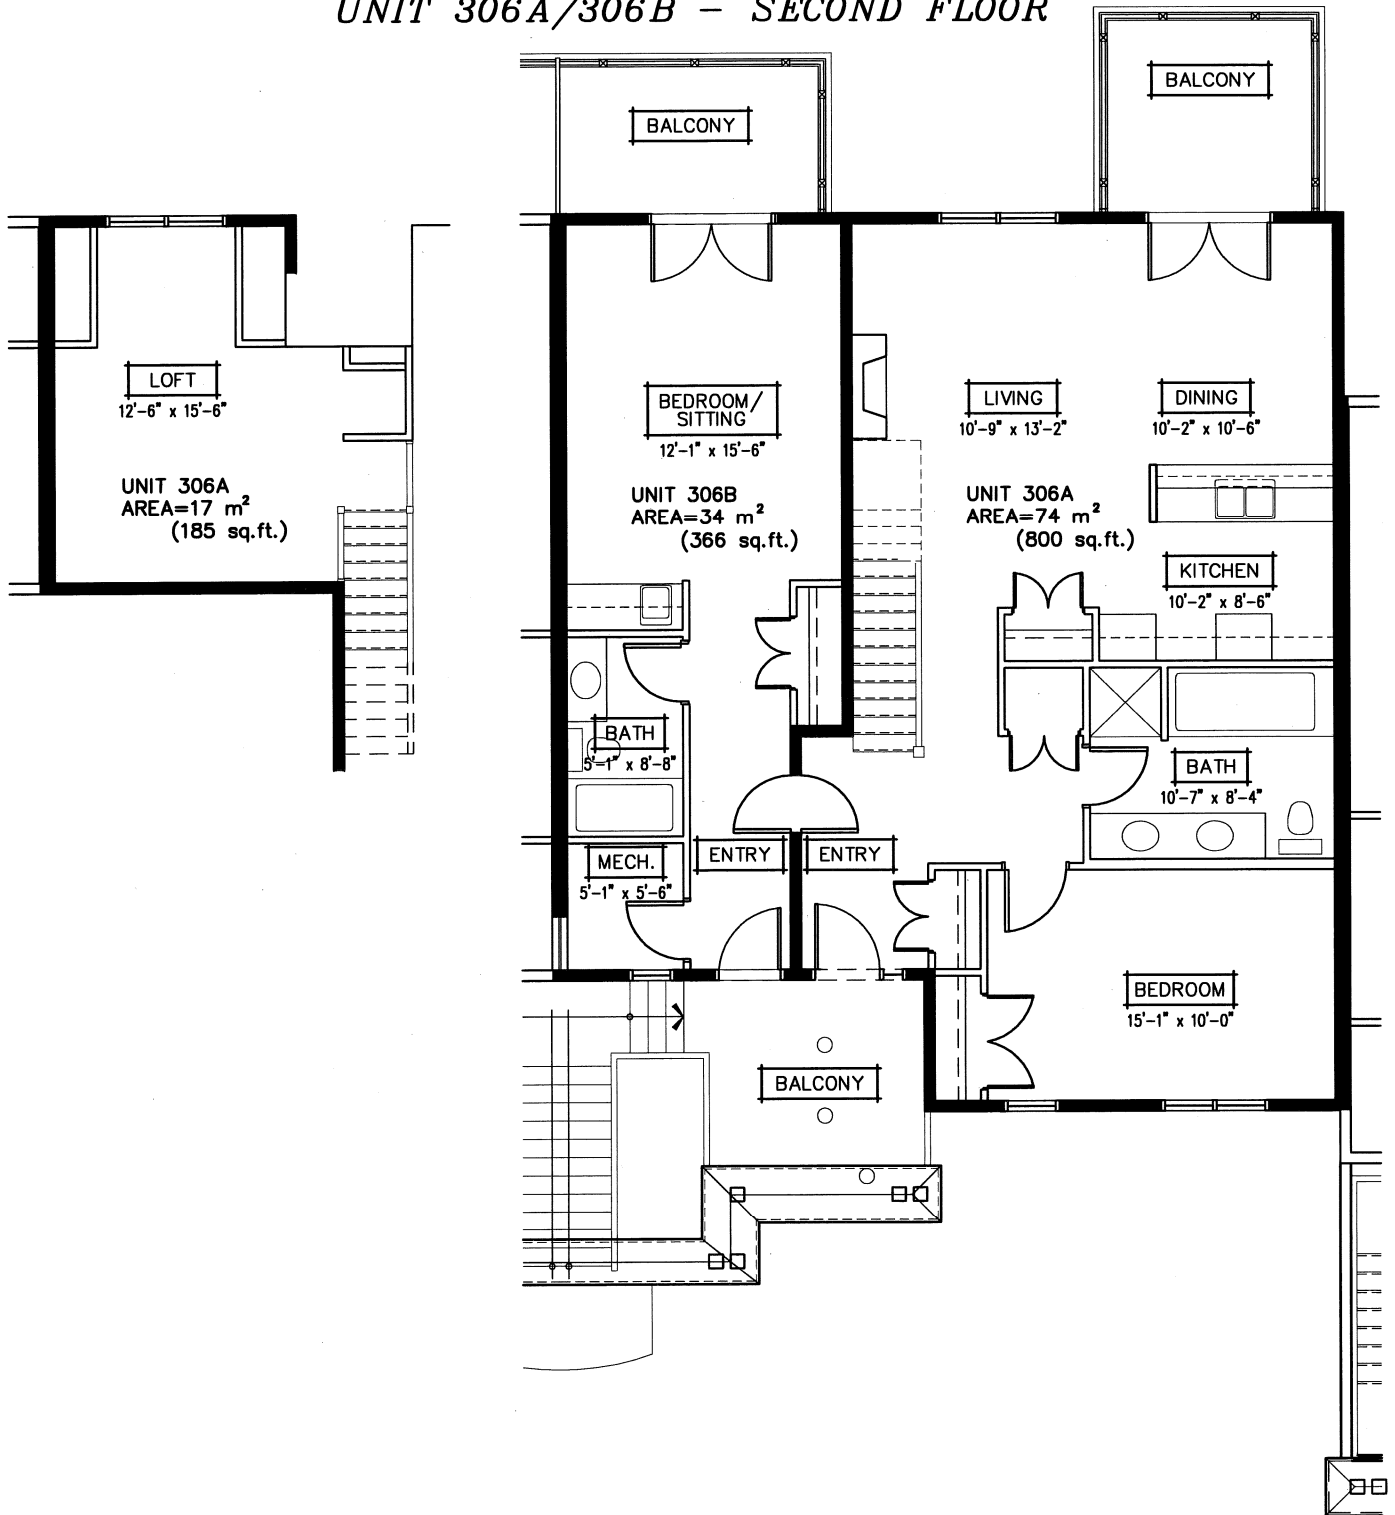

- THE CEDARS -
UNIT 306A/306B - SECOND FLOOR

**Fairhall
Moffatt &
Woodland**

LIMITED
ONTARIO LAND SURVEYORS

Surveying and Land Information Services

100-800 TERRY FOX DRIVE, KANATA, ONTARIO K2L 4B6
 TEL: (613) 591-2580 FAX: (613) 591-1495
 www.fmw.on.ca

CAUTION

AREAS ARE APPROXIMATE,
 BASED ON ARCHITECTURAL
 PLANS, AND FOR
 ILLUSTRATION PURPOSES
 ONLY.

**CALABOGIE
PEAKS RESORT**