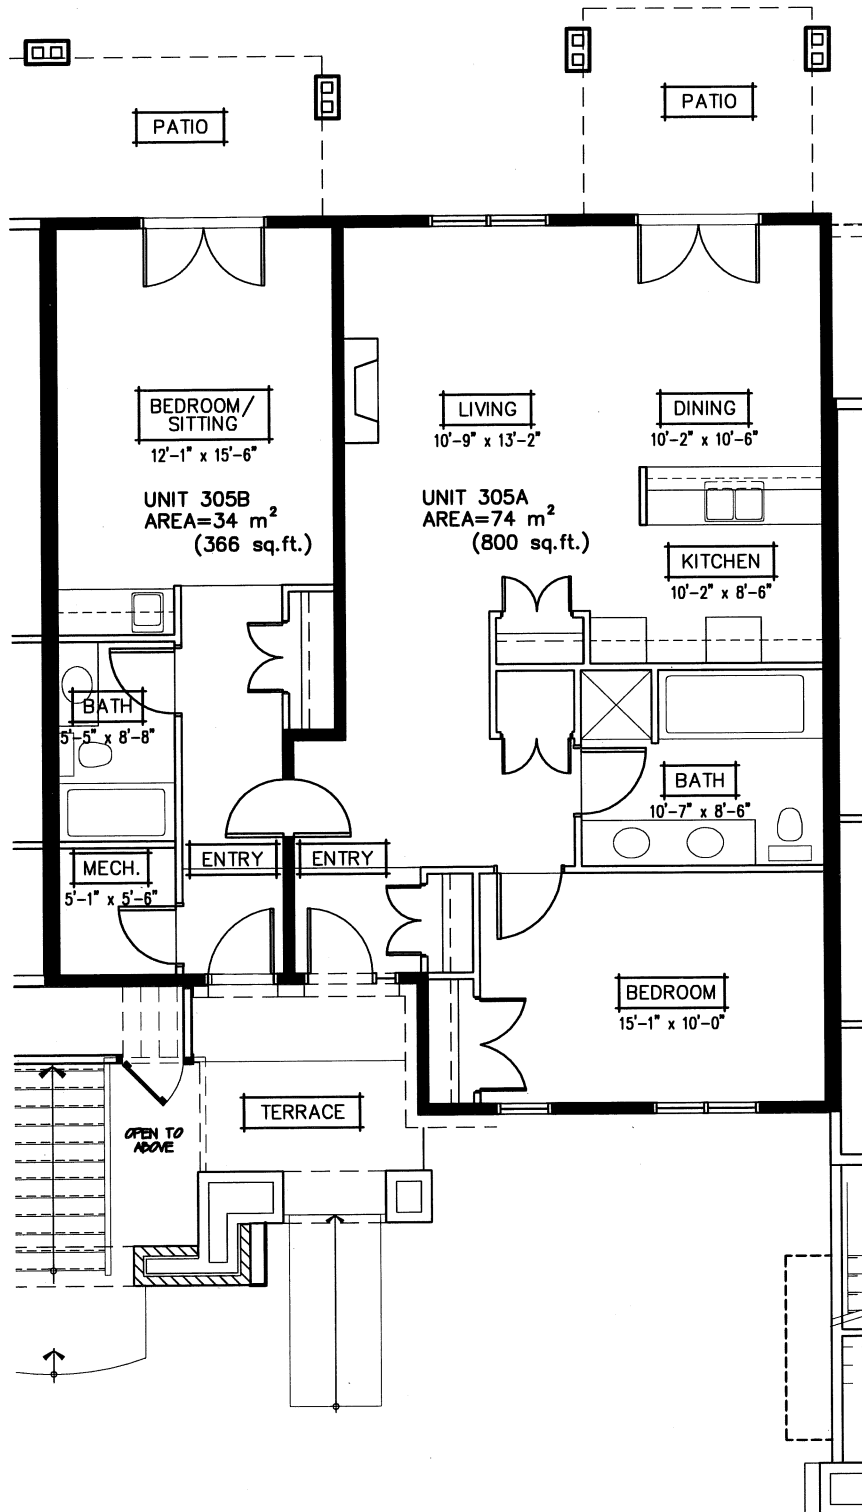

- THE CEDARS -
 UNIT 305A/305B - GROUND FLOOR

**Fairhall
 Moffatt &
 Woodland**

LIMITED
 ONTARIO LAND SURVEYORS

Surveying and Land Information Services

100-800 TERRY FOX DRIVE, KANATA, ONTARIO K2L 4R6
 TEL: (613) 591-2580 FAX: (613) 591-1485
 www.fmw.on.ca

CAUTION

AREAS ARE APPROXIMATE,
 BASED ON ARCHITECTURAL
 PLANS, AND FOR
 ILLUSTRATION PURPOSES
 ONLY.