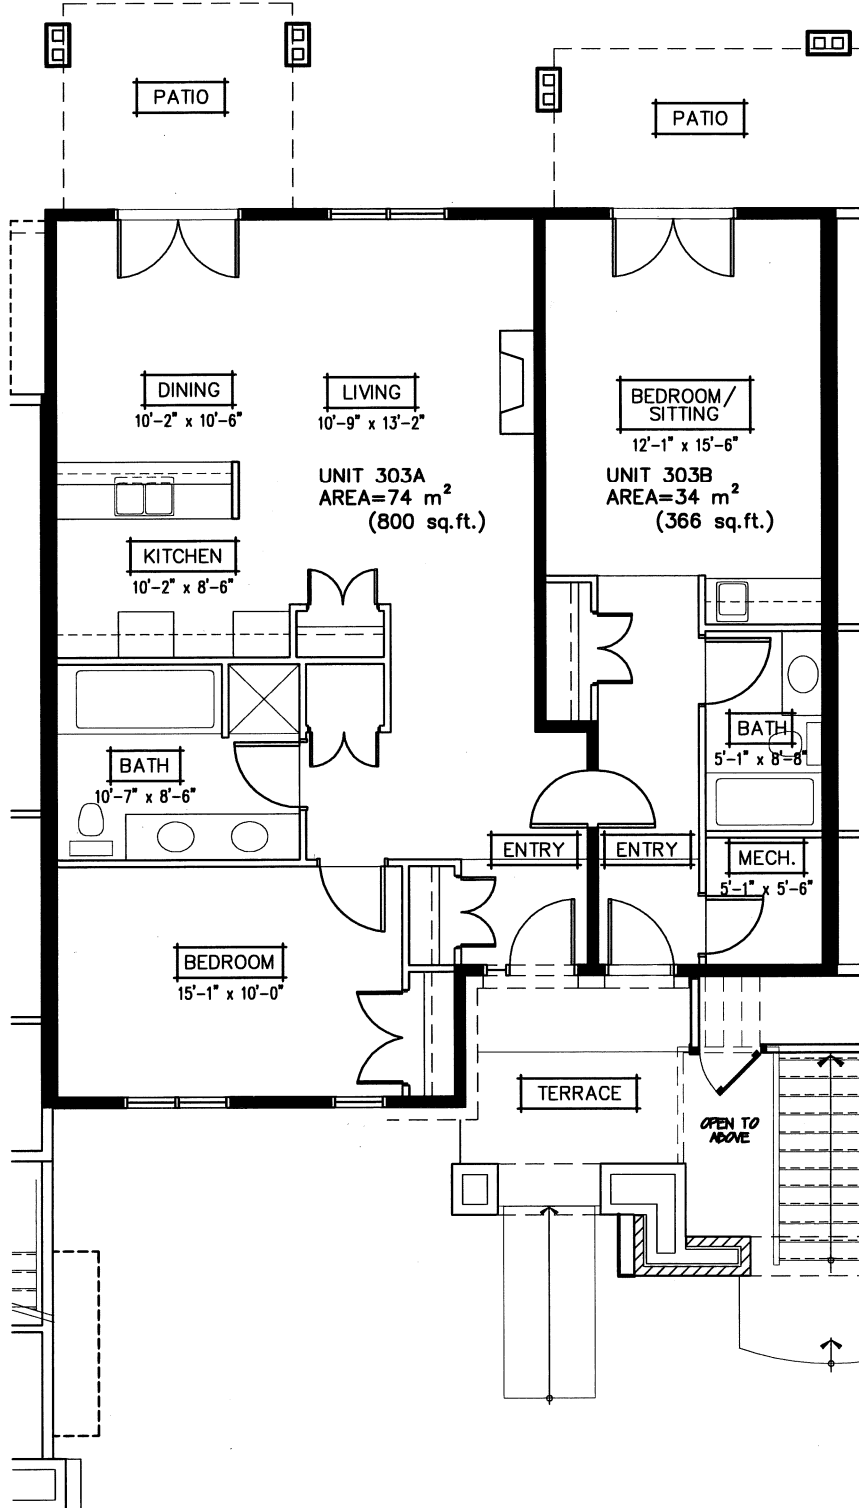

-THE CEDARS-
UNIT 303A/303B - GROUND FLOOR

**Fairhall
Moffatt &
Woodland**

LIMITED
ONTARIO LAND SURVEYORS

Surveying and Land Information Services

100-800 TERRY FOX DRIVE, KANATA, ONTARIO K2L 4B6
TEL: (613) 591-2580 FAX: (613) 591-1485

www.fmw.on.ca

CAUTION

AREAS ARE APPROXIMATE,
BASED ON ARCHITECTURAL
PLANS, AND FOR
ILLUSTRATION PURPOSES
ONLY.

**CALABOGIE
PEAKS RESORT**